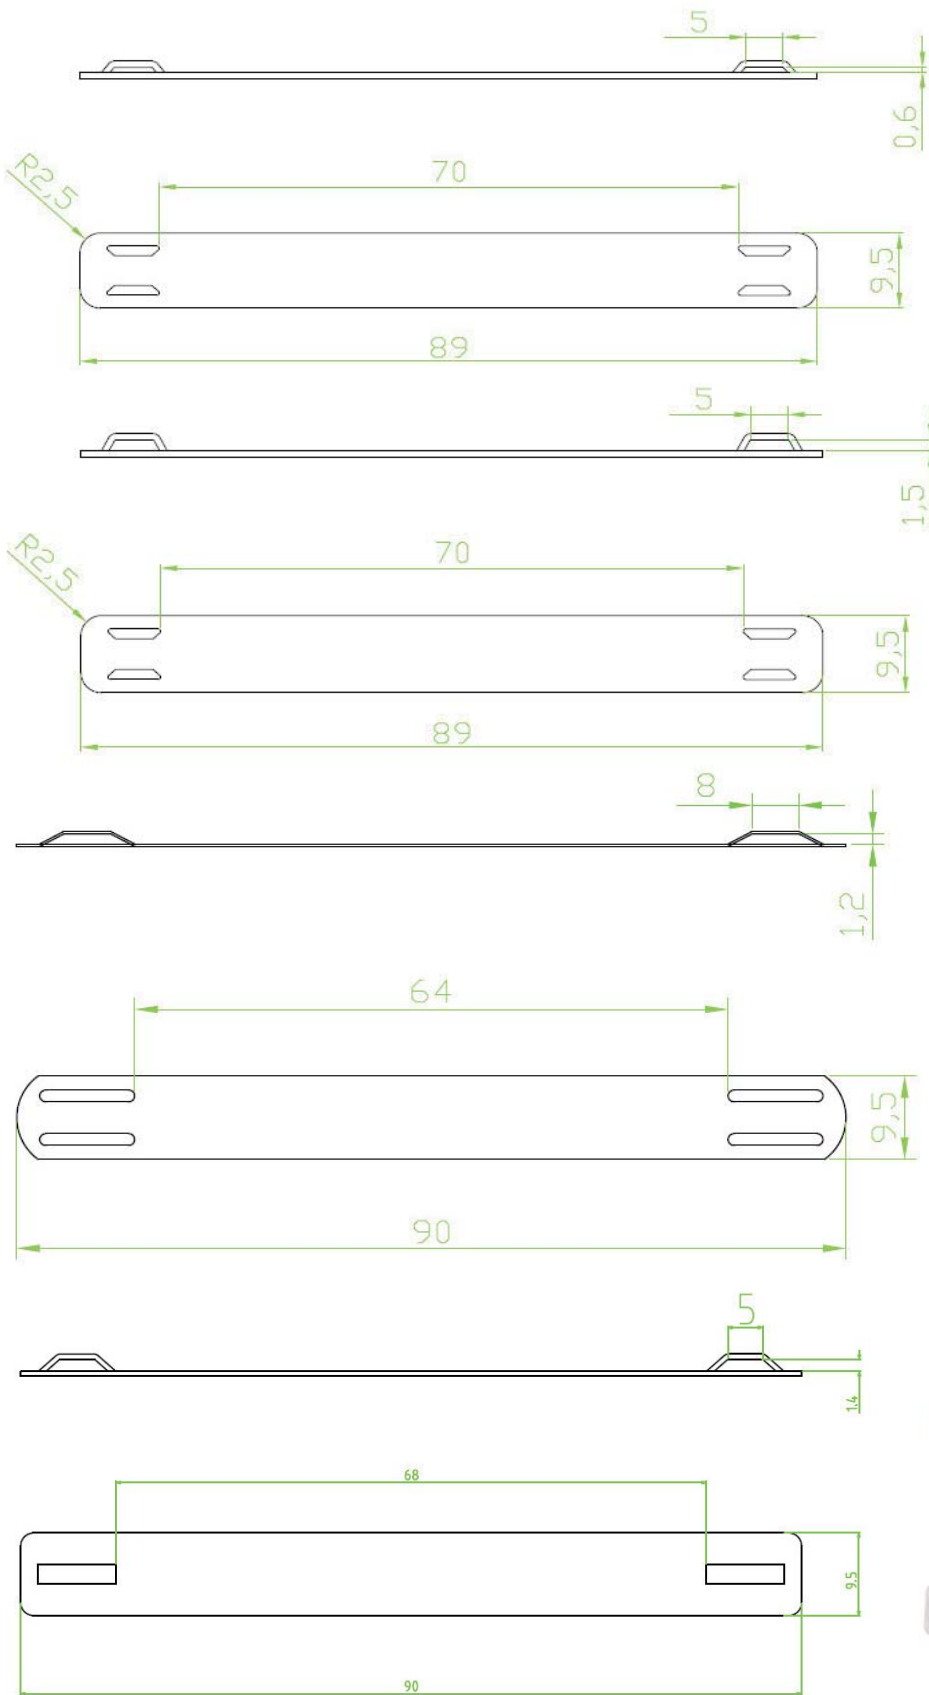

# DIGITAL SYMBO L Stainless Steel ID Tags

IN SS 316

Material : 316# grade Stainless steel  
All other sizes and thickness upon request  
It could be embossed required markings & its size could be designed as per request

**DIGITAL** **Stainless Steel ID Tags**  
 S Y M B O L IN SS 316

Material : 316# grade Stainless steel  
 All other sizes and thickness upon request  
 It could be embossed required markings & its size could be designed as per request

# Stainless Steel ID Tags

IN SS 316

Material : 316# grade Stainless steel

All other sizes and thickness upon request

It could be embossed required markings & its size could be designed as per request