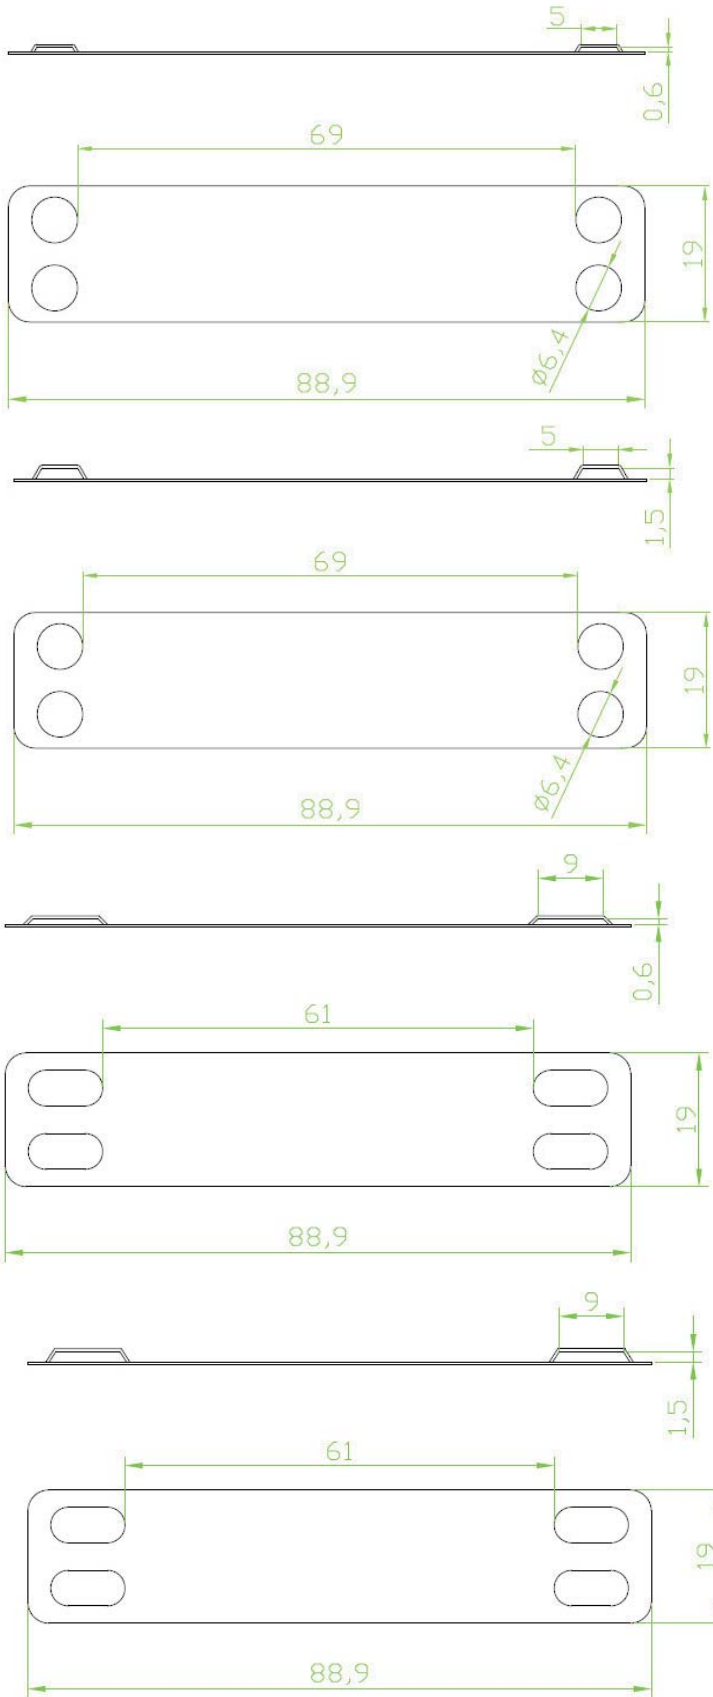

# DIGITAL SYMBO L Stainless Steel ID Tags

IN SS 316

Material : 316# grade Stainless steel  
All other sizes and thickness upon request  
It could be embossed required markings & its size could be designed as per request

**DIGITAL** **Stainless Steel ID Tags**  
 S Y M B O L IN SS 316

Material : 316# grade Stainless steel  
 All other sizes and thickness upon request  
 It could be embossed required markings & its size could be designed as per request

# Stainless Steel ID Tags

IN SS 316

Material : 316# grade Stainless steel

All other sizes and thickness upon request

It could be embossed required markings & its size could be designed as per request