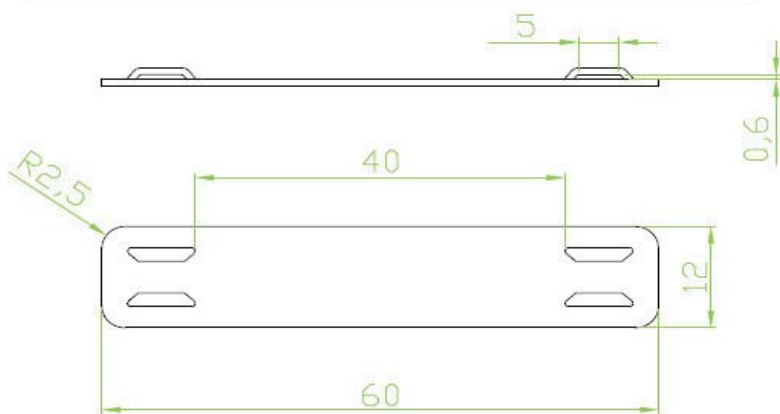

DIGITAL SYMBO L Stainless Steel ID Tags

IN SS 316

Material : 316# grade Stainless steel
All other sizes and thickness upon request
It could be embossed required markings & its size could be designed as per request