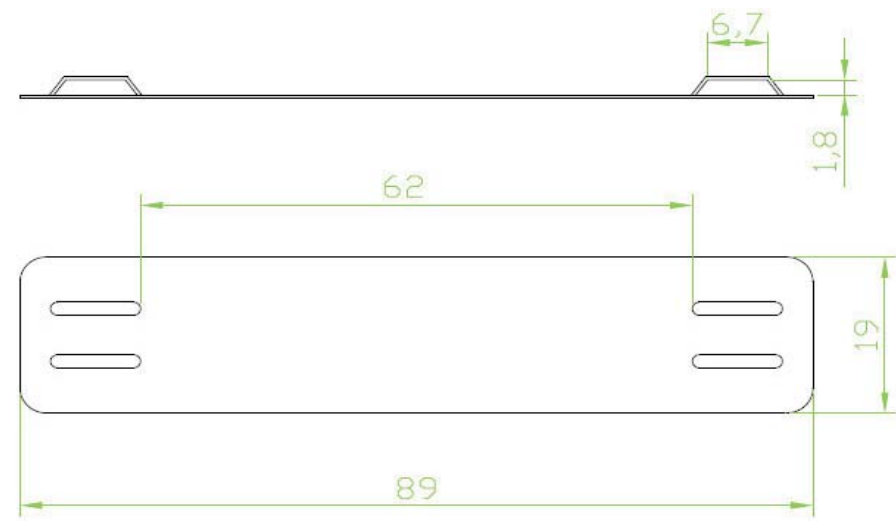

DIGITAL SYMBO L Stainless Steel ID Tags

IN SS 316

Material : 316# grade Stainless steel

All other sizes and thickness upon request

It could be embossed required markings & its size could be designed as per request