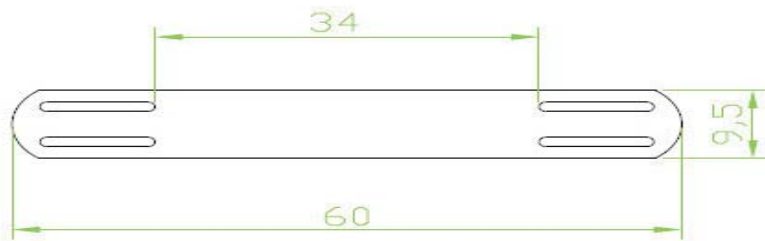

# Stainless Steel ID Tags

IN SS 316

Material : 316# grade Stainless steel

All other sizes and thickness upon request

It could be embossed required markings & its size could be designed as per request

# DIGITAL SYMBO L Stainless Steel ID Tags

IN SS 316

Material : 316# grade Stainless steel  
All other sizes and thickness upon request  
It could be embossed required markings & its size could be designed as per request