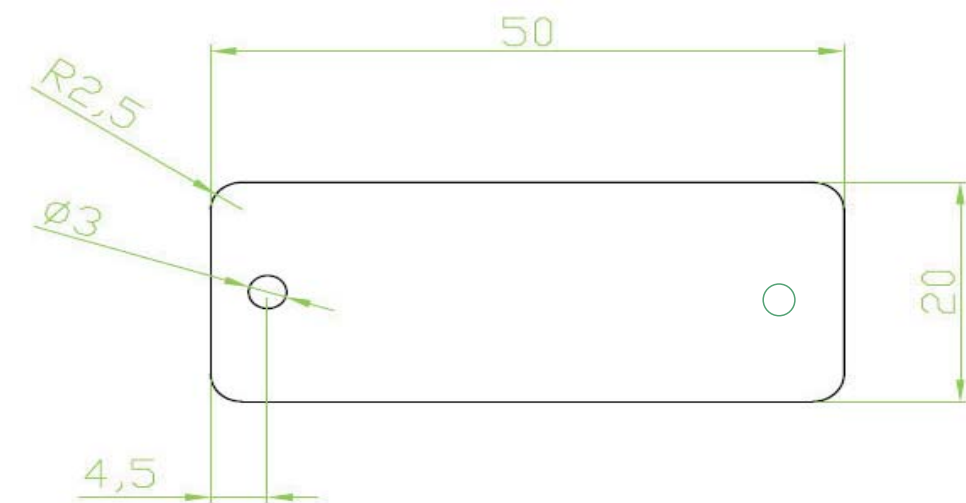

DIGITAL SYMBO L Stainless Steel ID Tags

IN SS 316

Material : 316# grade Stainless steel

All other sizes and thickness upon request

It could be embossed required markings & its size could be designed as per request