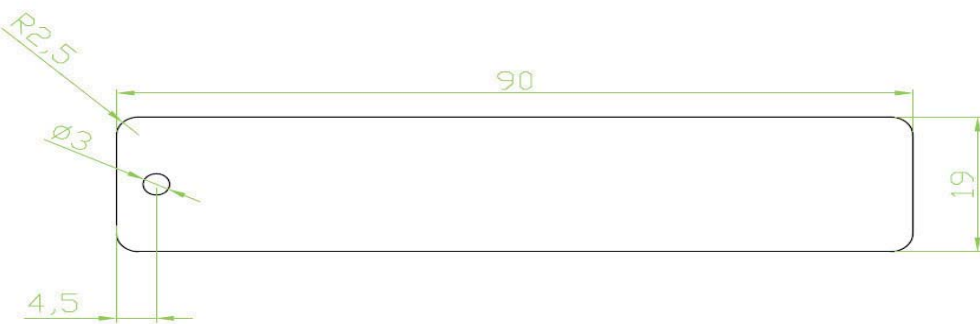

DIGITAL SYMBO L Stainless Steel ID Tags

IN SS 316

Material : 316# grade Stainless steel

All other sizes and thickness upon request

It could be embossed required markings & its size could be designed as per request